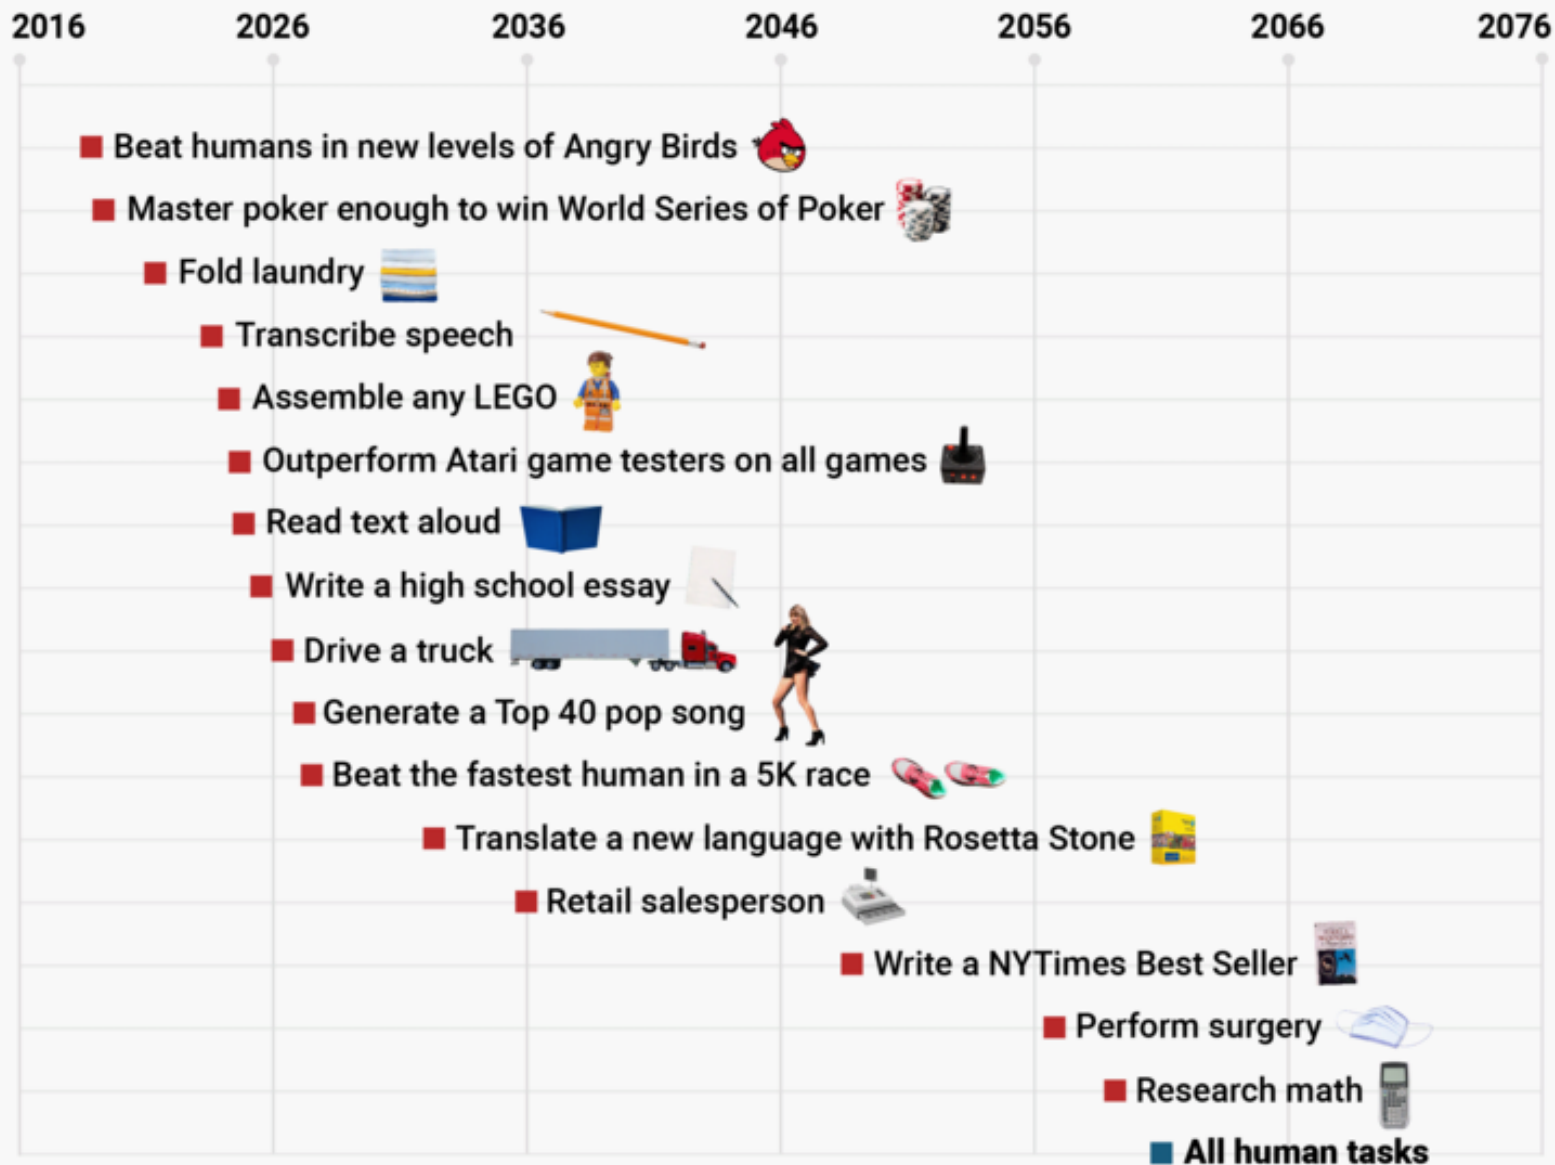

# WHEN JOBS/TASKS WILL BE TAKEN OVER BY MACHINES

**30 lineare Schritte.**

A photograph of a staircase with two escalators on either side, viewed from a low angle looking up. The central staircase is brightly lit, while the escalators are in shadow. The text "30 lineare Schritte." is overlaid in white on the left side.