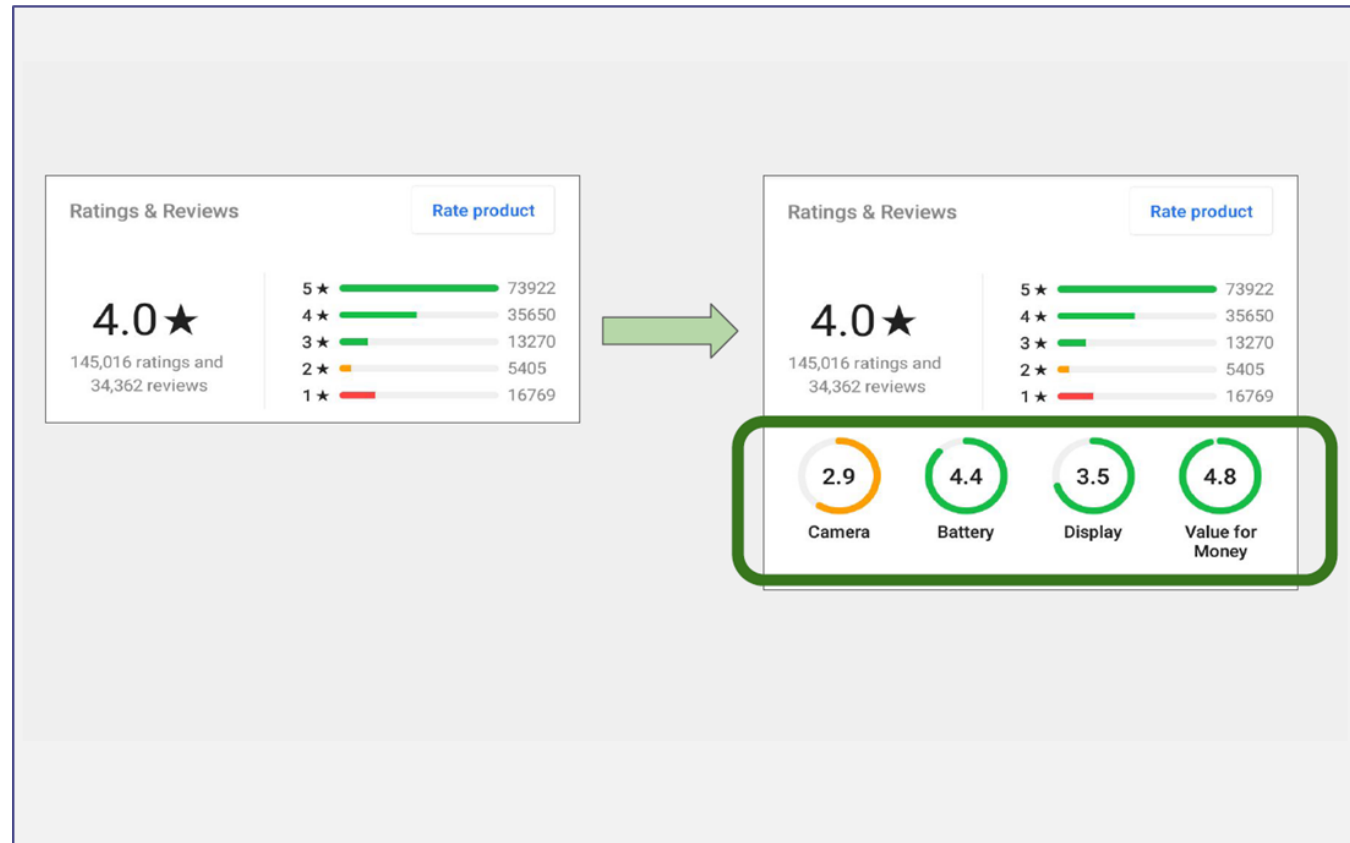

BEWGLE

KI-basierte Analyse von Kundenbewertungen

- **Bessere Consumer Insights für genauere Zielgruppen-Ansprache und verbesserte Produktentwicklung**
- **Erhöhter Umsatz durch verbrauchergerechtere Ansprache**